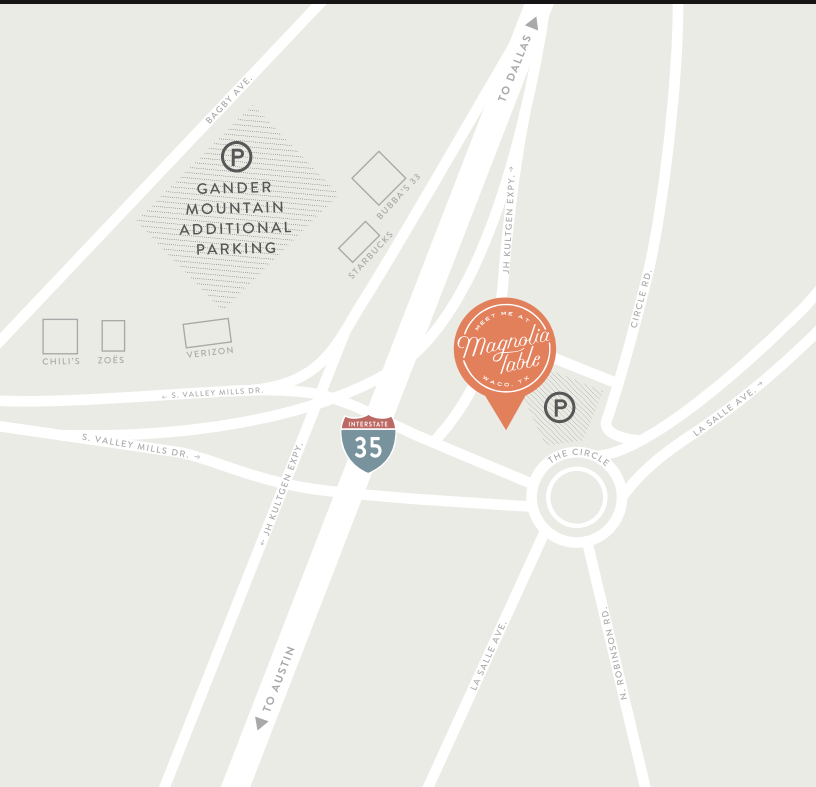

# MAGNOLIA TABLE

now open

MON-SAT | 6 AM-3 PM

2132 s. valley mills drive

PARKING FOR

*Magnolia  
Table*

===== MAGNOLIA TABLE =====

**LIMITED PARKING  
AVAILABLE**

2132 S. Valley Mills Dr  
Waco, TX 76711

===== GANDER MOUNTAIN =====

**ADDITIONAL  
OVERFLOW PARKING**

2701 Jack Kultgen Fwy  
Waco, TX 76711

*The Waco Transit System provides a free shuttle that picks up at Gander Mountain and drops off at Magnolia Table approximately every 20 minutes. Please be advised that there are other stops along this route. We kindly ask that, for your safety, you do not attempt to cross Interstate 35 on foot.*